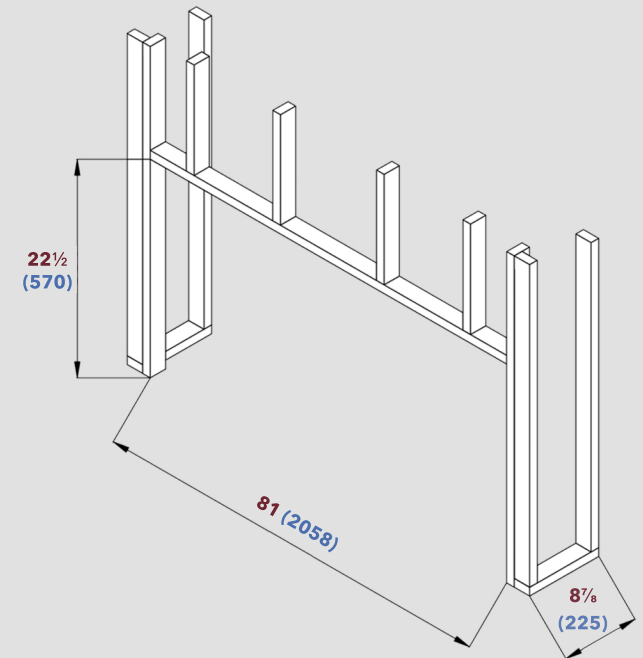

Product Details & Measurements

Product Details

- input voltage: **120 V**
- power (heater off): **45 W**
- heater timer: **0.5 h - 9 h**
- size: **80" x 8¼" x 22"**
- heating area: **400 sq.ft**
- amps: **12 A**
- outlet: **Standard (type B)**
- temperature: **16°C - 28°C**
- viewing size: **77" x 13¼"**
- remote control: **included**
- power: **1500 W (high heat)**
- **Hard-wired**
- **60°F - 82°F**
- framing: **81" x 22½" x 8⅞"**
- warranty: **2 years**
- power: **750 W (low heat)**
- certification: **CSA**
- cord length: **70"**

Product Dimensions

Framing Dimensions

Guide: ■ inches ■ millimeters

For more information, please visit: dynastyfireplaces.com

Dynasty Fireplaces
10-3071 No. 5 Road
Richmond, BC, Canada
V6X 2T4

Specifications and dimensions subject to change, please visit our website for the most up-to-date information. Check with your local building code before installation.