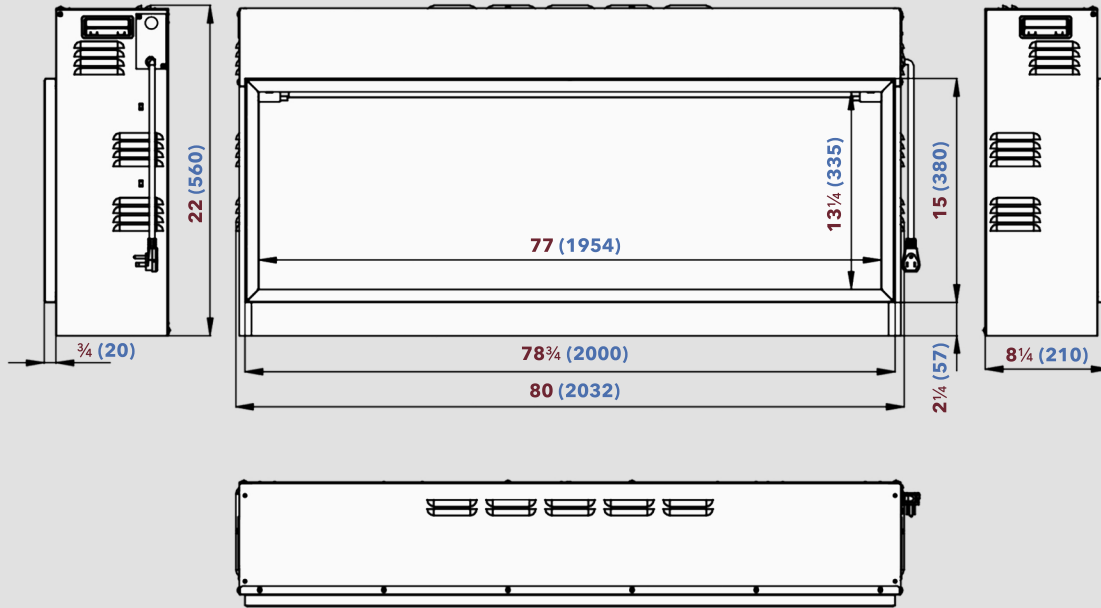

Product Details & Measurements

Product Details

- input voltage: **120 V**
- power (heater off): **45 W**
- heater timer: **0.5 h - 9 h**
- size: **80" x 8¼" x 22"**
- heating area: **400 sq.ft**
- amps: **12 A**
- outlet: **Standard (type B)**
- temperature: **16°C - 28°C**
- viewing size: **77" x 13¼"**
- remote control: **included**
- power: **1500 W (high heat)**
- **Hard-wired**
- **60°F - 82°F**
- framing: **81" x 22½" x 8⅞"**
- warranty: **2 years**
- power: **750 W (low heat)**
- certification: **CSA**
- cord length: **70"**

Product Dimensions

Framing Dimensions

Guide: ■ inches ■ millimeters

For more information, please visit: dynastyfireplaces.com

Dynasty Fireplaces
10-3071 No. 5 Road
Richmond, BC, Canada
V6X 2T4

Specifications and dimensions subject to change, please visit our website for the most up-to-date information. Check with your local building code before installation.