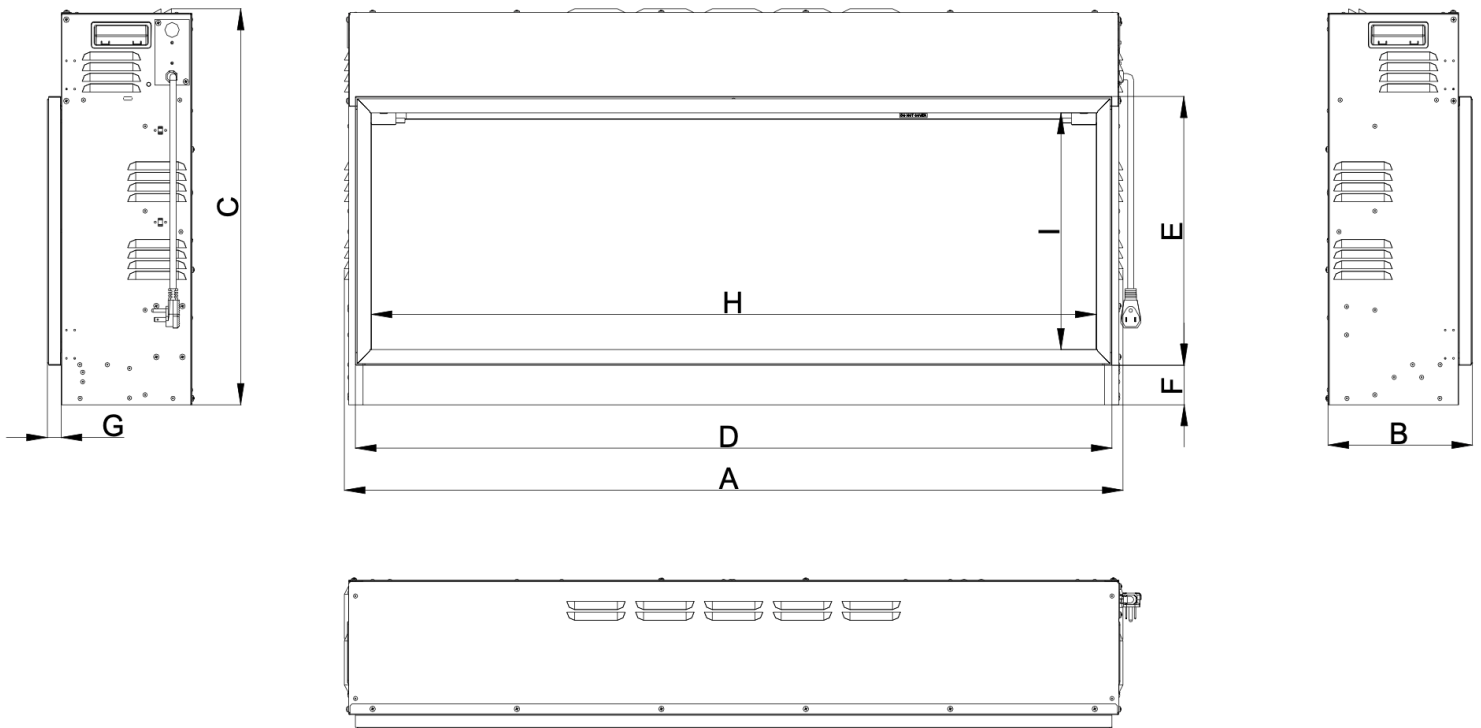

Harmony 57" Electric Fireplace

Specifications Sheet

Clearances

Front View

Side View

Minimum Clearances to Combustibles	
Top	0"
Sides	0"
Back	0"
Bottom	0"
Front	36" / 0.9m

Framing

Framing Dimensions	
A	22½ in.
	570 mm
B	57 in.
	1445 mm
Depth	8 in.
	204 mm

Harmony 64" Electric Fireplace

Specifications Sheet

Model	Length	Height	Depth	Viewing Area	BTU	Cord Length
DY-BEF64	1632 mm	560 mm	219 mm	1554 mm x 335 mm	5000	1829 mm
	64¼ in.	22 in.	8¼ in.	61¼ in. x 13¼ in.		72 in.