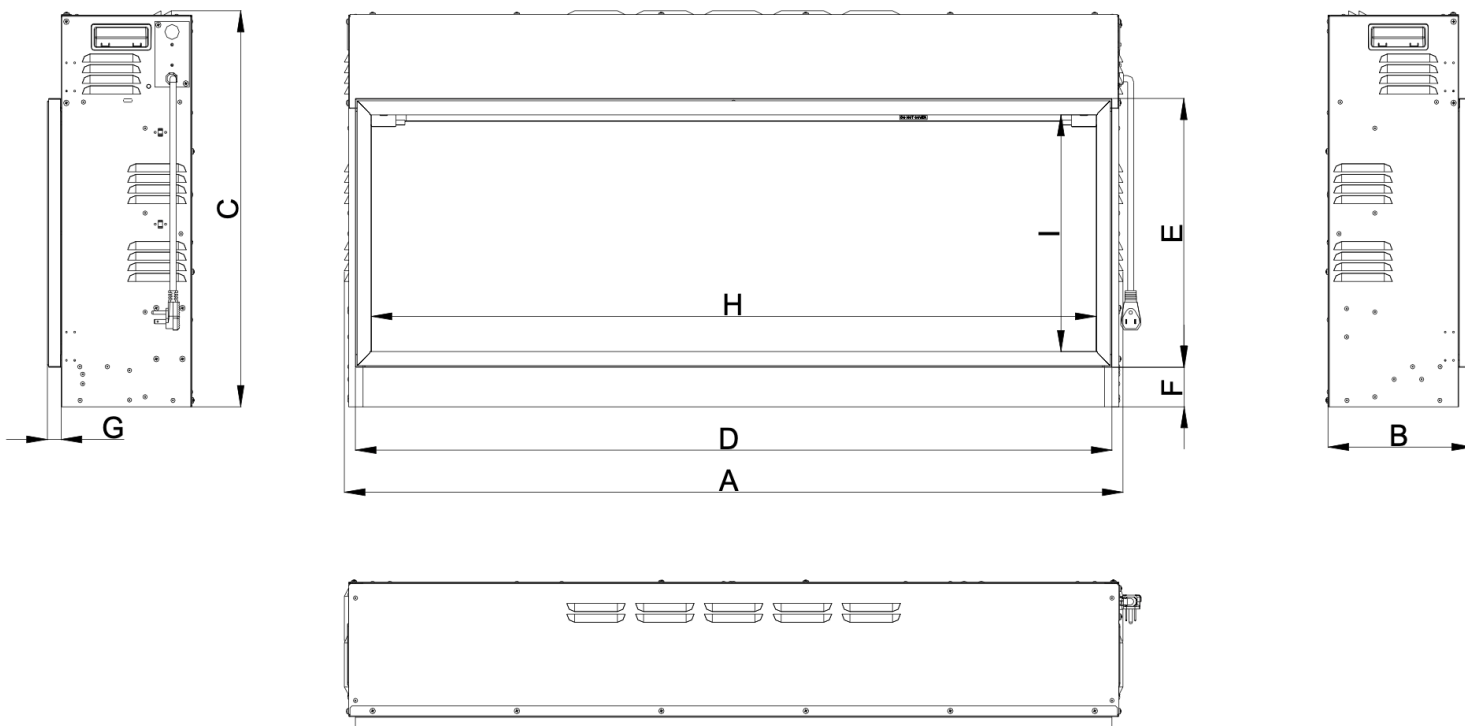

Harmony 45" Electric Fireplace

Specifications Sheet

Model	Length	Height	Depth	Viewing Area	BTU	Cord Length
DY-BEF45	1131 mm	560 mm	219 mm	1054 mm x 335 mm	5000	1829 mm
	44½ in.	22 in.	8⅞ in.	41½ in. x 13¼ in.		72 in.

Specifications Sheet

Clearances

Front View

Side View

Minimum Clearances to Combustibles	
Top	0"
Sides	0"
Back	0"
Bottom	0"
Front	36" / 0.9m

Framing

Framing Dimensions	
A	22½ in.
	570 mm
B	45 in.
	1145 mm
Depth	8 in.
	204 mm

Harmony 57" Electric Fireplace

Specifications Sheet

Model	Length	Height	Depth	Viewing Area	BTU	Cord Length
DY-BEF57	1432 mm	560 mm	219 mm	1354 mm x 335 mm	5000	1829 mm
	56 $\frac{3}{8}$ in.	22 in.	8 $\frac{1}{4}$ in.	53 $\frac{3}{8}$ in. x 13 $\frac{1}{4}$ in.		72 in.