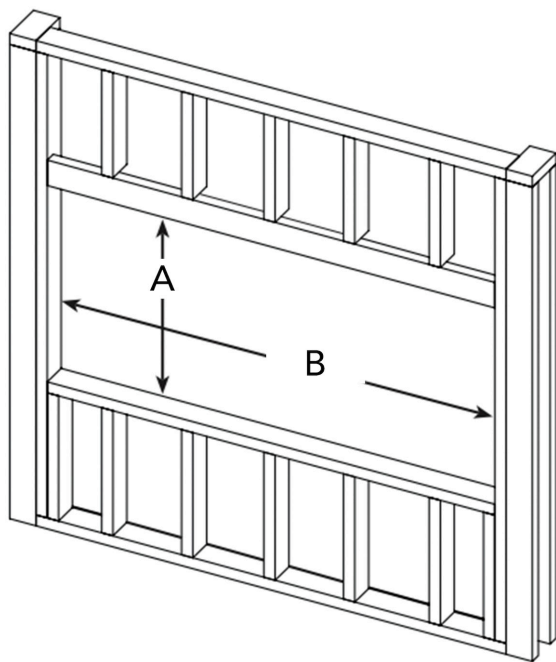

Harmony 57" Electric Fireplace

Specifications Sheet

Clearances

Front View

Side View

Minimum Clearances to Combustibles	
Top	0"
Sides	0"
Back	0"
Bottom	0"
Front	36" / 0.9m

Framing

Framing Dimensions	
A	22½ in.
	570 mm
B	57 in.
	1445 mm
Depth	8 in.
	204 mm