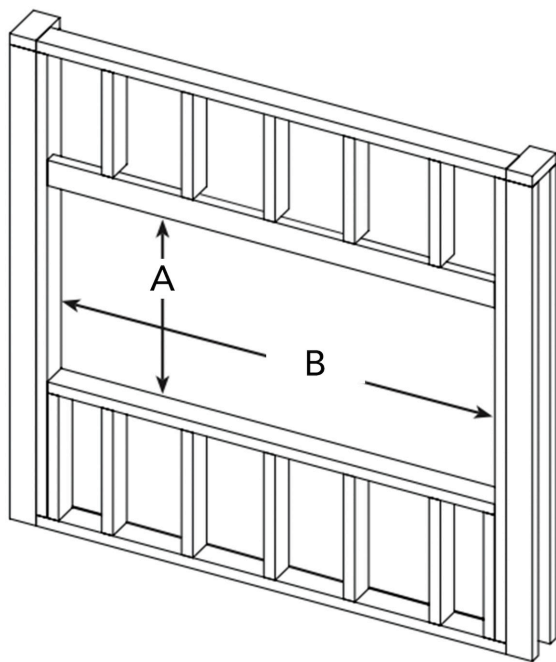

	A*	B	C*	D	E	F	G	H	I
DY-BEF80	2032 mm	219 mm	560 mm	1156 mm	435 mm	57 mm	32 mm	1954 mm	335 mm
	80 in.	8½ in.	22 in.	78¾ in.	17⅞ in.	2¼ in.	1¼ in.	77 in.	13¼ in.

*A & C includes louver projections

Electrical Specifications

Specifications Sheet

Clearances

Front View

Side View

Minimum Clearances to Combustibles	
Top	0"
Sides	0"
Back	0"
Bottom	0"
Front	36" / 0.9m

Framing

Framing Dimensions	
A	22½ in.
	570 mm
B	81 in.
	2058 mm
Depth	8 in.
	204 mm