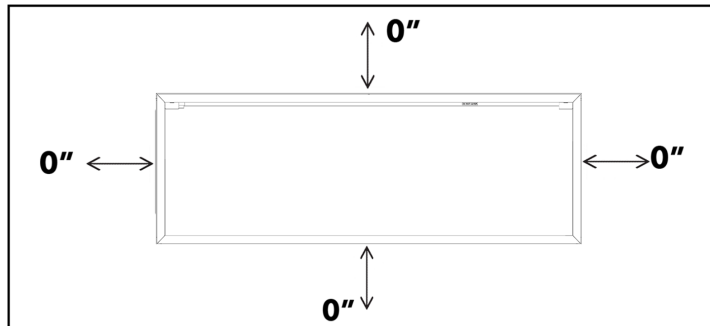

Harmony 64" Electric Fireplace

Specifications Sheet

Clearances

Front View

Minimum Clearances to Combustibles	
Top	0"
Sides	0"
Back	0"
Bottom	0"
Front	36" / 0.9m