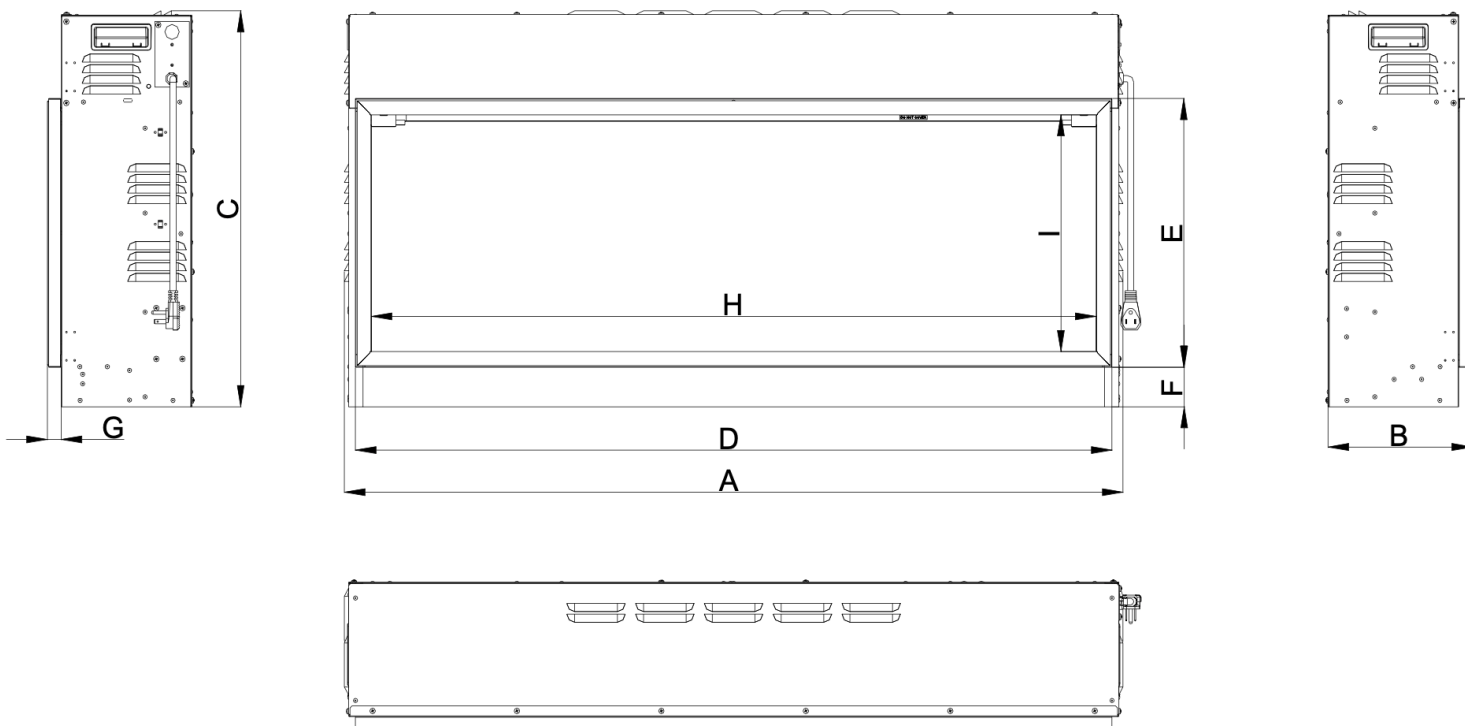

Harmony 45" Electric Fireplace

Specifications Sheet

Model	Length	Height	Depth	Viewing Area	BTU	Cord Length
DY-BEF45	1131 mm	560 mm	219 mm	1054 mm x 335 mm	5000	1829 mm
	44½ in.	22 in.	8⅞ in.	41½ in. x 13¼ in.		72 in.

	A*	B	C*	D	E	F	G	H	I
DY-BEF45	1131 mm	219 mm	560 mm	1156 mm	435 mm	57 mm	32 mm	1054 mm	335 mm
	44½ in.	8⅞ in.	22 in.	45½ in.	17⅞ in.	2¼ in.	1¼ in.	41½ in.	13¼ in.

*A & C includes louver projections

Electrical Specifications

Specifications Sheet

Clearances

Front View

Side View

Minimum Clearances to Combustibles	
Top	0"
Sides	0"
Back	0"
Bottom	0"
Front	36" / 0.9m

Framing

Framing Dimensions	
A	22½ in.
	570 mm
B	45 in.
	1145 mm
Depth	8 in.
	204 mm

Harmony 57" Electric Fireplace

Specifications Sheet

Model	Length	Height	Depth	Viewing Area	BTU	Cord Length
DY-BEF57	1432 mm	560 mm	219 mm	1354 mm x 335 mm	5000	1829 mm
	56 $\frac{3}{8}$ in.	22 in.	8 $\frac{1}{4}$ in.	53 $\frac{3}{8}$ in. x 13 $\frac{1}{4}$ in.		72 in.