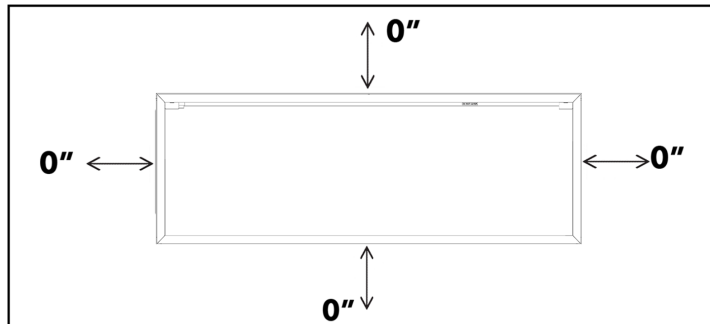

Harmony 57" Electric Fireplace

Specifications Sheet

Model	Length	Height	Depth	Viewing Area	BTU	Cord Length
DY-BEF57	1432 mm	560 mm	219 mm	1354 mm x 335 mm	5000	1829 mm
	56 $\frac{3}{8}$ in.	22 in.	8 $\frac{1}{4}$ in.	53 $\frac{3}{8}$ in. x 13 $\frac{1}{4}$ in.		72 in.

*A & C includes louver projections

Electrical Specifications

Model	Circuit	Max Power Consumption	Lighting Only	Standby	Outlet	Certification
DY-BEF57	15A, 120V / 60Hz	1500 W	32 W	1.5 W	<ul style="list-style-type: none"> Standard (type B) Hardwire ready 	CSA

Harmony 57" Electric Fireplace

Specifications Sheet

Clearances

Front View

Side View

Minimum Clearances to Combustibles	
Top	0"
Sides	0"
Back	0"
Bottom	0"
Front	36" / 0.9m

Framing

Framing Dimensions	
A	22½ in.
	570 mm
B	57 in.
	1445 mm
Depth	8 in.
	204 mm