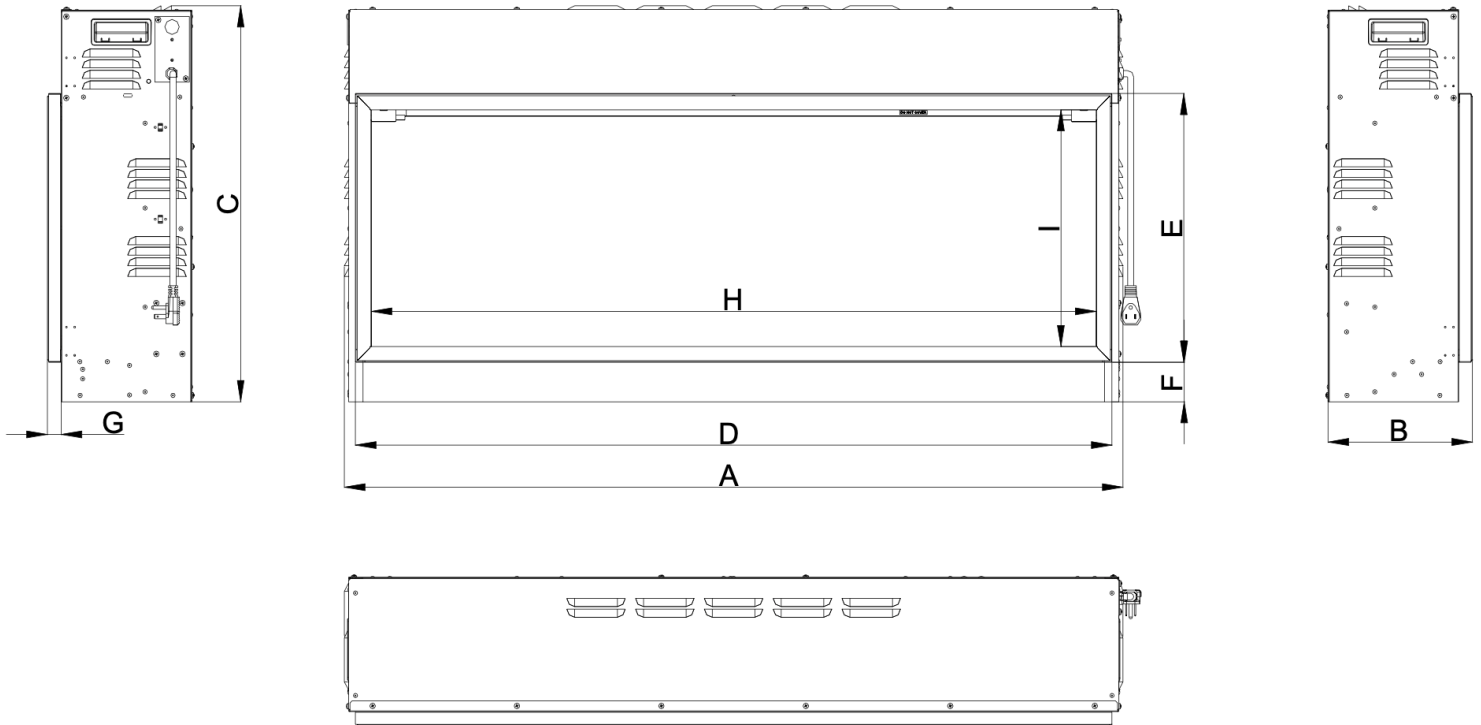

Specifications Sheet

Clearances

Front View

Side View

Minimum Clearances to Combustibles	
Top	0"
Sides	0"
Back	0"
Bottom	0"
Front	36" / 0.9m

Framing

Framing Dimensions	
A	22½ in.
	570 mm
B	65 in.
	1650 mm
Depth	8 in.
	204 mm

Harmony 80" Electric Fireplace

Specifications Sheet

Model	Length	Height	Depth	Viewing Area	BTU	Cord Length
DY-BEF80	2032 mm	560 mm	219 mm	1954 mm x 335 mm	5000	1829 mm
	80 in.	22 in.	8¼ in.	77 in. x 13¼ in.		72 in.

	A*	B	C*	D	E	F	G	H	I
DY-BEF80	2032 mm	219 mm	560 mm	1156 mm	435 mm	57 mm	32 mm	1954 mm	335 mm
	80 in.	8½ in.	22 in.	78¾ in.	17⅞ in.	2¼ in.	1¼ in.	77 in.	13¼ in.

*A & C includes louver projections

Electrical Specifications

Specifications Sheet

Clearances

Front View

Side View

Minimum Clearances to Combustibles	
Top	0"
Sides	0"
Back	0"
Bottom	0"
Front	36" / 0.9m

Framing

Framing Dimensions	
A	22½ in.
	570 mm
B	81 in.
	2058 mm
Depth	8 in.
	204 mm