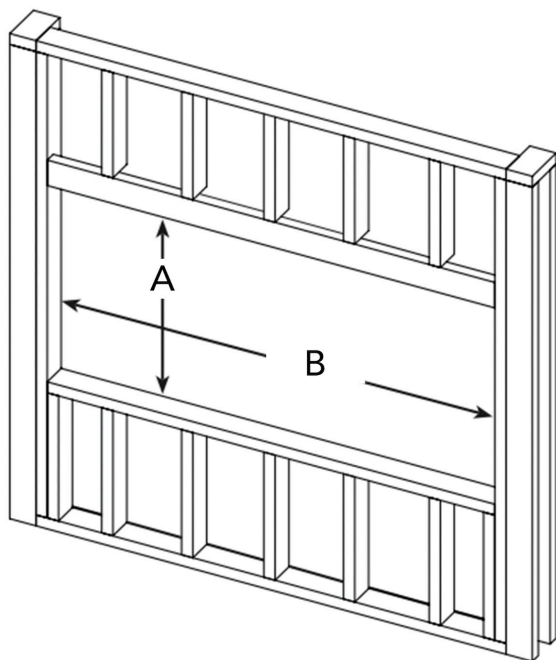

Specifications Sheet

Clearances

Front View

Side View

Minimum Clearances to Combustibles	
Top	0"
Sides	0"
Back	0"
Bottom	0"
Front	36" / 0.9m

Framing

Framing Dimensions	
A	22½ in.
	570 mm
B	45 in.
	1145 mm
Depth	8 in.
	204 mm