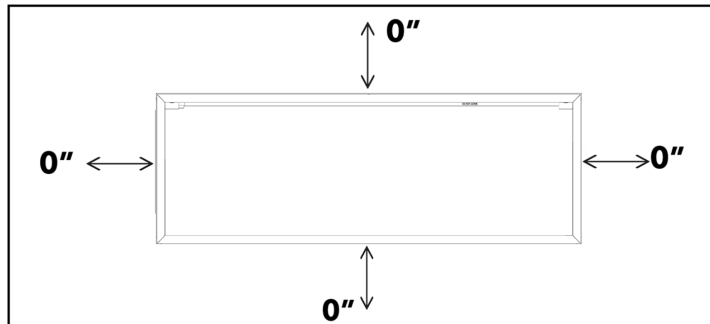

Harmony 80" Electric Fireplace

Specifications Sheet

Clearances

Front View

Minimum Clearances to Combustibles	
Top	0"
Sides	0"
Back	0"
Bottom	0"
Front	36" / 0.9m