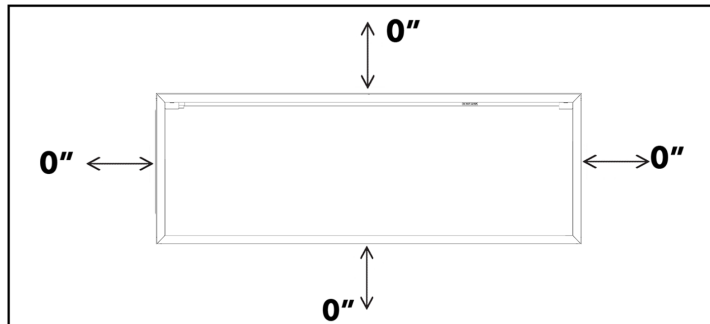

Harmony 45" Electric Fireplace

Specifications Sheet

Model	Length	Height	Depth	Viewing Area	BTU	Cord Length
DY-BEF45	1131 mm	560 mm	219 mm	1054 mm x 335 mm	5000	1829 mm
	44½ in.	22 in.	8⅞ in.	41½ in. x 13¼ in.		72 in.

	A*	B	C*	D	E	F	G	H	I
DY-BEF45	1131 mm	219 mm	560 mm	1156 mm	435 mm	57 mm	32 mm	1054 mm	335 mm
	44½ in.	8⅞ in.	22 in.	45½ in.	17⅞ in.	2¼ in.	1¼ in.	41½ in.	13¼ in.

*A & C includes louver projections

Electrical Specifications

Specifications Sheet

Clearances

Front View

Side View

Minimum Clearances to Combustibles	
Top	0"
Sides	0"
Back	0"
Bottom	0"
Front	36" / 0.9m

Framing

Framing Dimensions	
A	22½ in.
	570 mm
B	45 in.
	1145 mm
Depth	8 in.
	204 mm